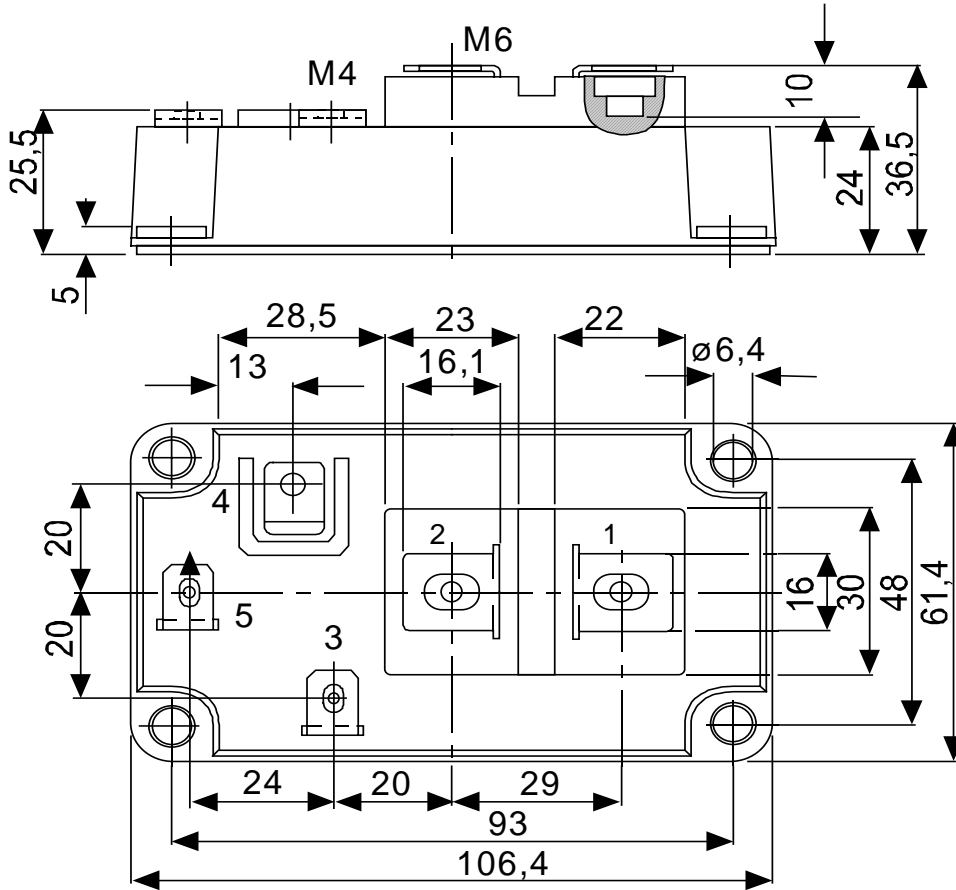

Single switch 62mm
with collector sense

IS10