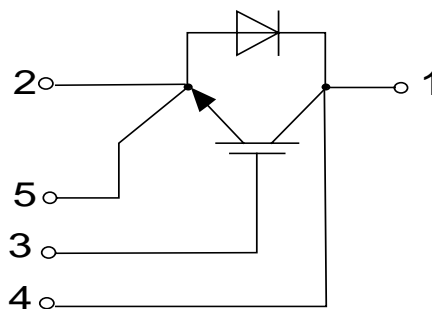

Single switch 62mm
with collector sense

IS10