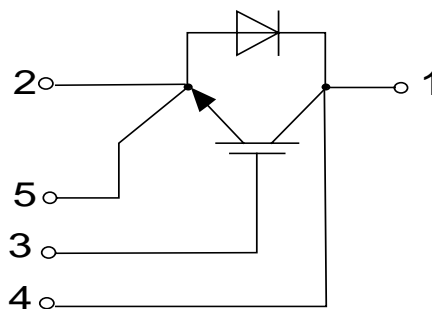

Single switch 62mm  
with collector sense

IS10