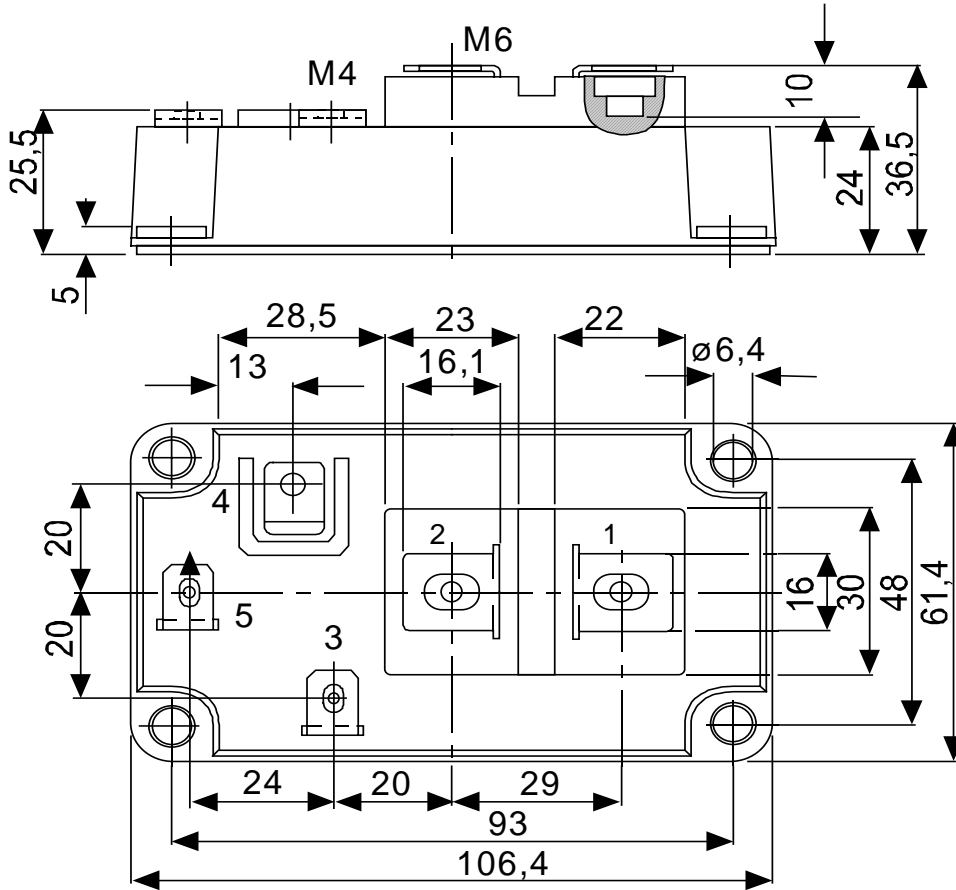

Single switch 62mm  
with collector sense

IS10