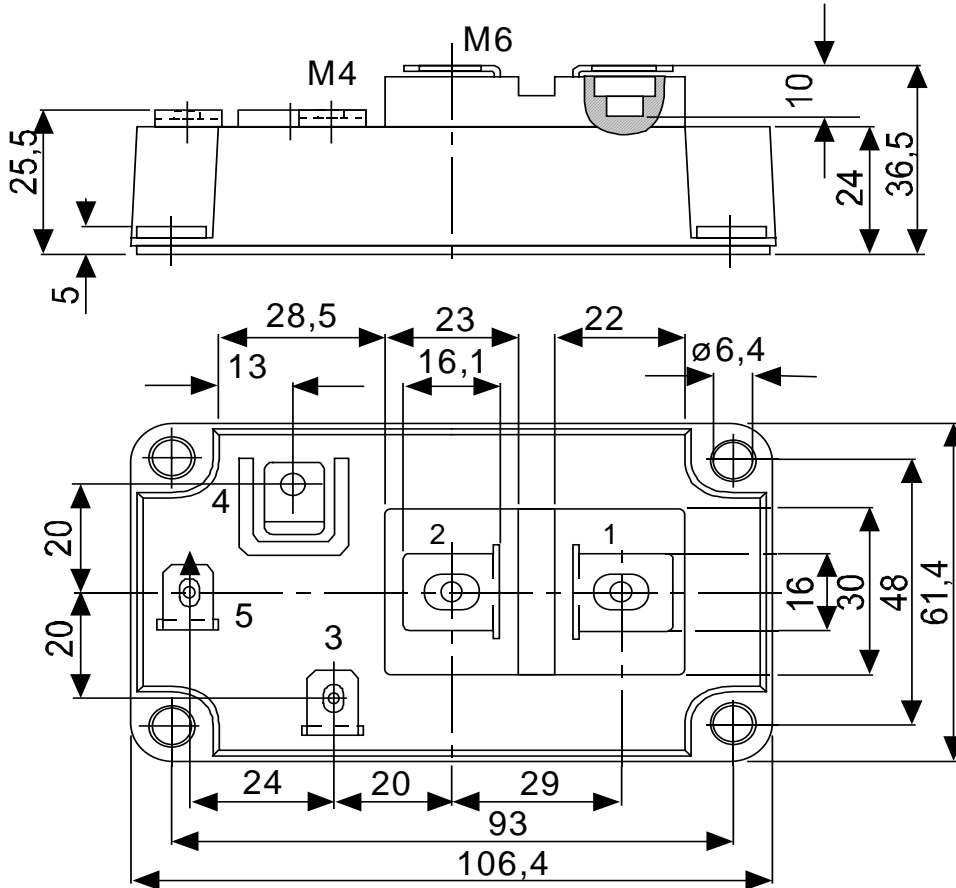

Single switch 62mm
with collector sense

IS10