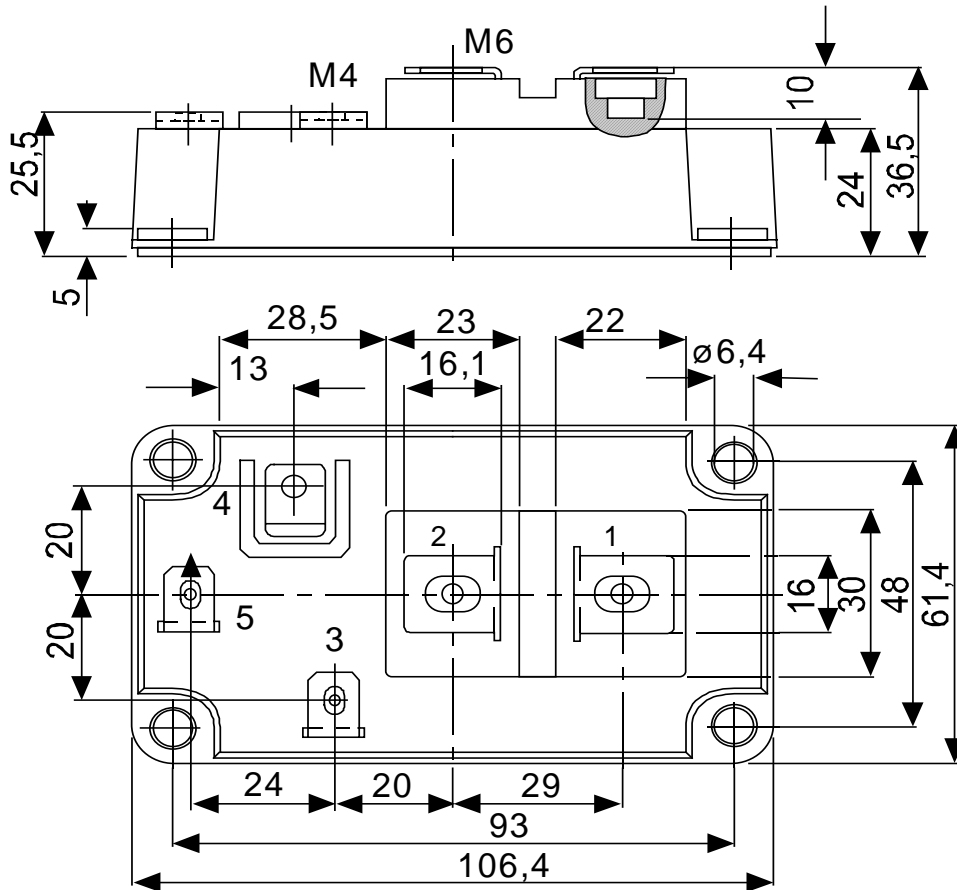

Single switch 62mm  
with collector sense

IS10