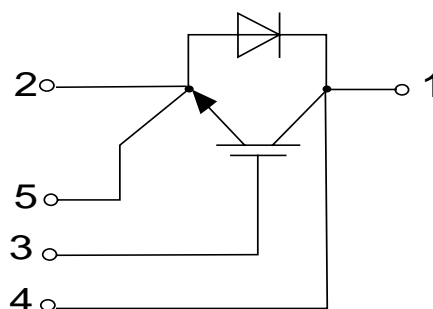

Single switch 62mm  
with collector sense

IS10