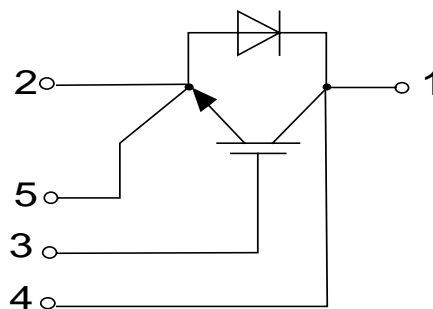

Single switch 62mm
with collector sense

IS10