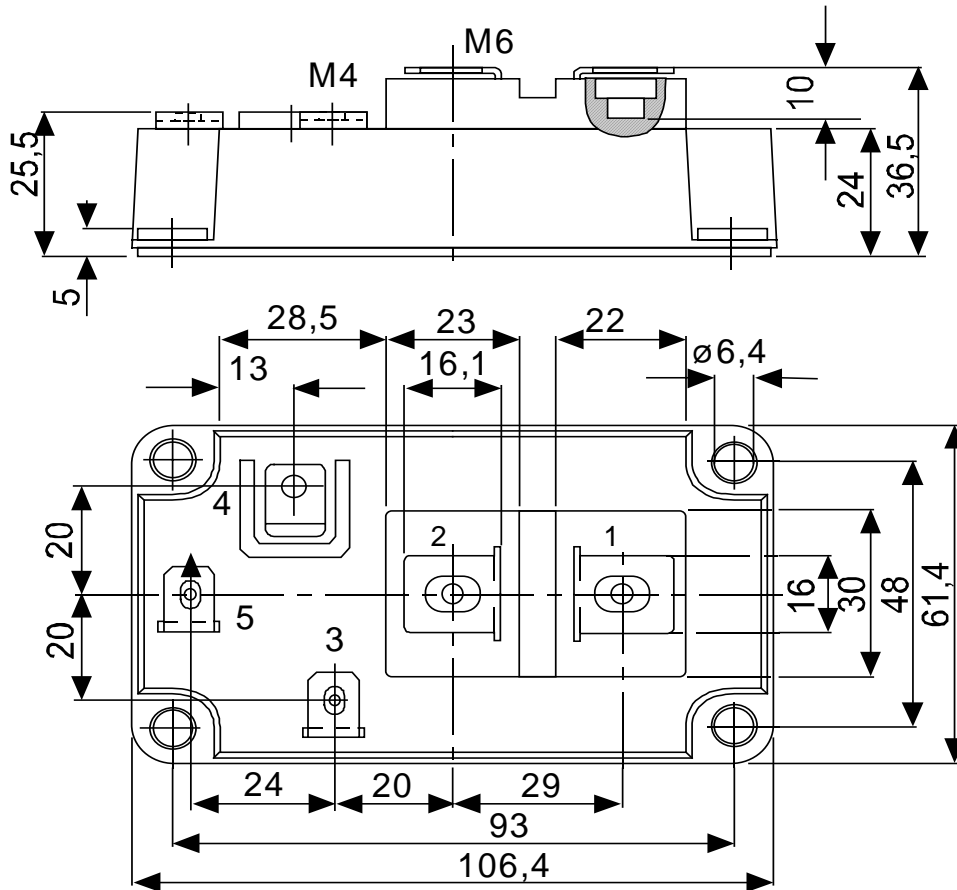

Single switch 62mm
with collector sense

IS10